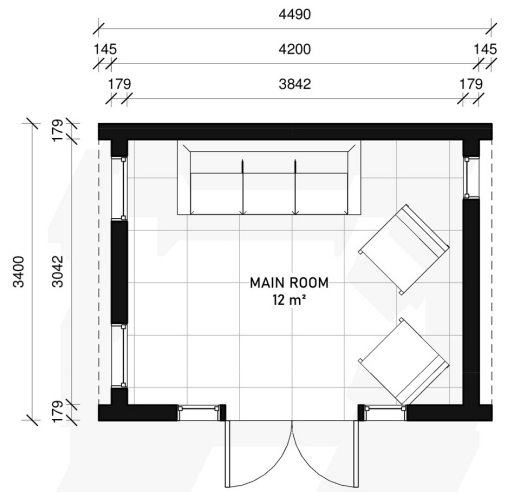

basic UNIT

layout OPTIONS

ModuPOD Compact	Price incl VAT
Basic unit	R 310 221,53

Assessment fee:

A R10,000 fee covers the site assessment to determine transport and placement requirements for quoting. This cost is credited toward the sale price if the client proceeds with the order.

delivery & PAYMENTS

Lead times are 8 - 14 weeks from payment depending on factory space at the time.

At this stage the client can inform the accessor of any additional requirements, i.e. MEP connections, decking, canopies, etc. to be included in the transport and placement quotation. The assessment fee (R10k) will be credited to the final sale price. Payment terms: 60% less R10k on order placement, 30% 6 weeks subsequent manufacturing start, 10% on pre-dispatch inspection by purchaser.

transport

We outsource transport of pods to specialists and will be included with final quote following site assessment. We are able to deliver nationwide across South Africa.